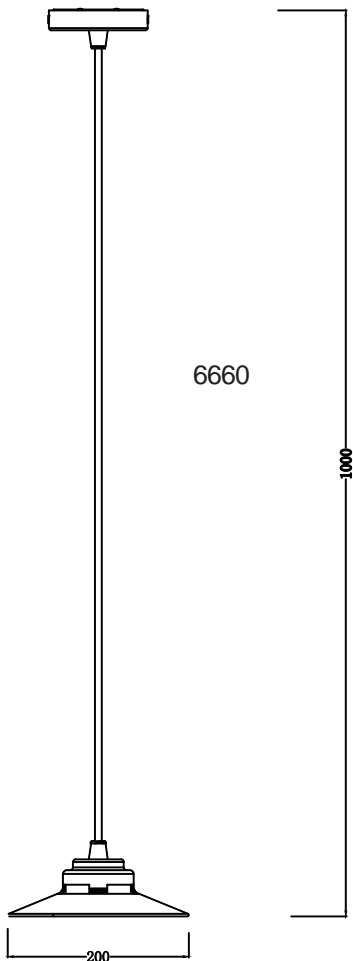

# -VICTORIAN-

C44

C4404

C4404

C44

Material: Aluminum  
 Diffuser: PC  
 Light source: LED 8W