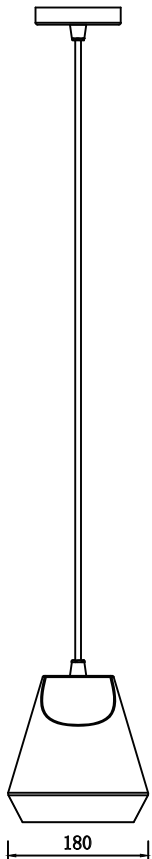

# -BASKET-

6661

6660

6664

6661

6660

6664

66615

# -VANCE-

C43

C43

C43-100

C43-50

Material: Aluminum  
Diffuser: PC  
Light source: LED 12W

**XIANG XING**  
**XIANG XING LIGHTING CO.,LTD.**

祥星灯饰有限公司

# -VICTORIAN-

C44

C4404

C4404

C44

Material: Aluminum  
 Diffuser: PC  
 Light source: LED 8W

<http://www.xiangxinglighting.com>

-COOL-

C48

C4804

C4804 (LED)

C4804 (E27)

C48 (E27)

Material: Aluminum  
Diffuser: PC  
Light source: LED 12W(8W)/E27