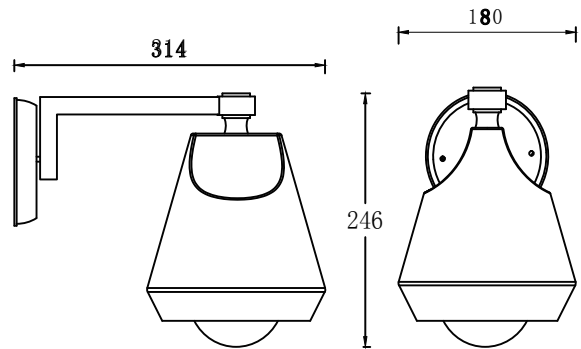

<http://www.xiangxinglighting.com>

-COOL-

C48

C4804

C4804 (LED)

C4804 (E27)

C48 (E27)

Material: Aluminum  
Diffuser: PC  
Light source: LED 12W(8W)/E27