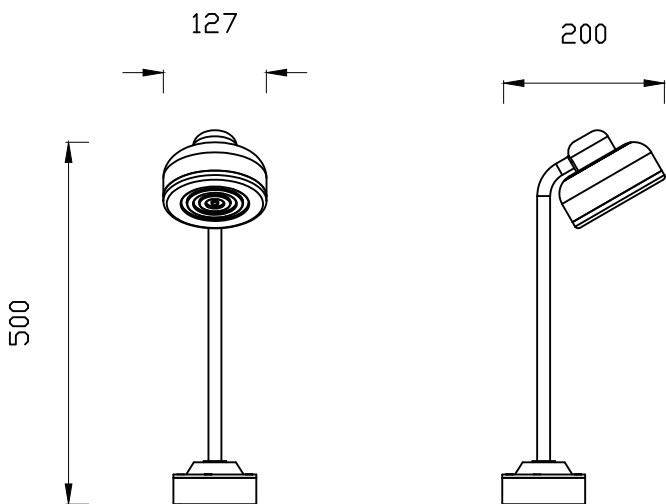

# -VANCE-

C43

C43

C43-100

C43-50

Material: Aluminum  
Diffuser: PC  
Light source: LED 12W

**XIANG XING**  
**XIANG XING LIGHTING CO.,LTD.**

祥星灯饰有限公司