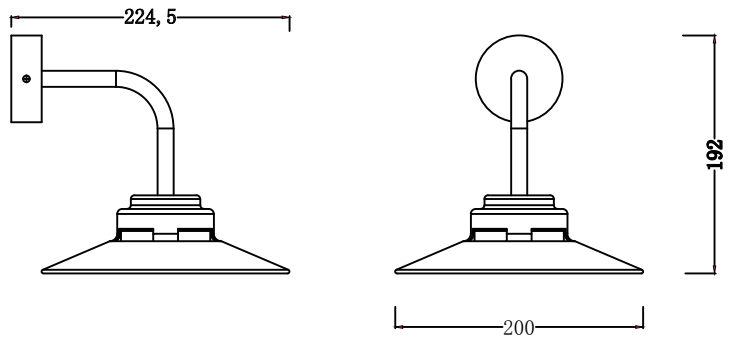

# -VICTORIAN-

C44

C4404

C4404

C44

Material: Aluminum  
 Diffuser: PC  
 Light source: LED 8W