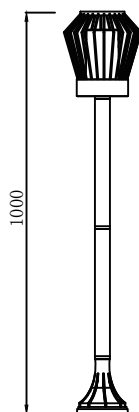

# -BASKET-

6661

6660

6664

6661

6660

6664

66615

# -VICTORIAN-

C44

C4404

C4404

C44

Material: Aluminum  
 Diffuser: PC  
 Light source: LED 8W