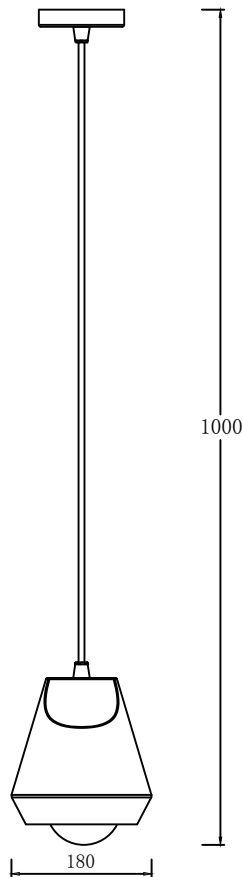

# -BASKET-

6661

6660

6664

6661

6660

6664

66615

# -VANCE-

C43

C43

C43-100

C43-50

Material: Aluminum  
Diffuser: PC  
Light source: LED 12W

**XIANG XING**  
**XIANG XING LIGHTING CO.,LTD.**

祥星灯饰有限公司

# -VICTORIAN-

C44

C4404

C4404

C44

Material: Aluminum  
 Diffuser: PC  
 Light source: LED 8W

<http://www.xiangxinglighting.com>

-COOL-

C48

C4804

C4804 (LED)

C4804 (E27)

C48 (E27)

Material: Aluminum  
Diffuser: PC  
Light source: LED 12W(8W)/E27