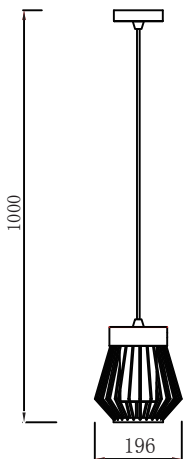

# -BASKET-

6661

6660

6664

6661

6660

6664

66615

# -VICTORIAN-

C44

C4404

C4404

C44

Material: Aluminum  
 Diffuser: PC  
 Light source: LED 8W